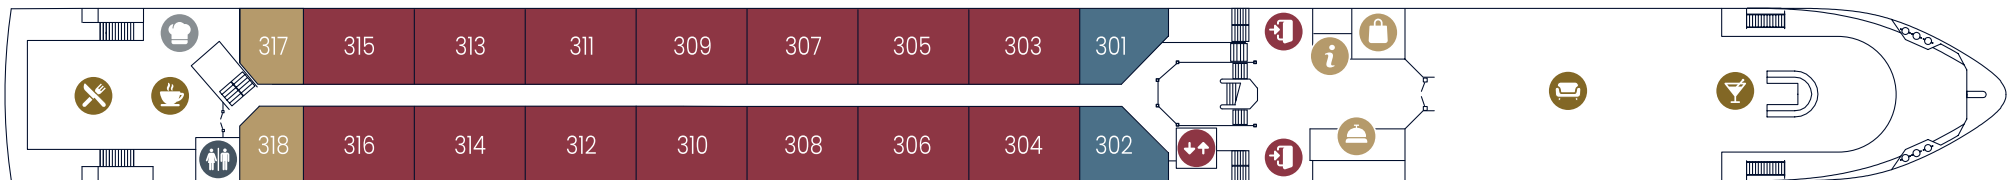

MS Swiss Sapphire

Deckplan | Deck plan

Sonnendeck | Sun deck

Diamant Deck | Diamond Deck No. 300

Rubin Deck | Ruby Deck No. 200

Smaragd Deck | Emerald Deck No. 100

Legende

- | | | | |
|-------------|----------------|------------|------------------------------|
| Eingang | Bar | Wellness | Zweitbettkabine ¹ |
| Aufzug | Bistro | WC | Zweitbettkabine ² |
| Rezeption | Kaffee Station | Küche | Suite ¹ |
| Travel Desk | Panoramasalon | Steuerhaus | Junior Suite ¹ |
| Bordshop | Pool | Besatzung | Master Suite |
| Restaurant | Fitness | | |

Key

- | | | | |
|----------------|----------------|------------|---------------------------|
| Entrance | Bar | Wellness | Double Cabin ¹ |
| Elevator | Bistro | Restrooms | Double Cabin ² |
| Reception Desk | Coffee Station | Kitchen | Suite ¹ |
| Travel Desk | Panorama Salon | Wheelhouse | Junior Suite ¹ |
| Bordshop | Pool | Crew | Master Suite |
| Restaurant | Fitness | | |