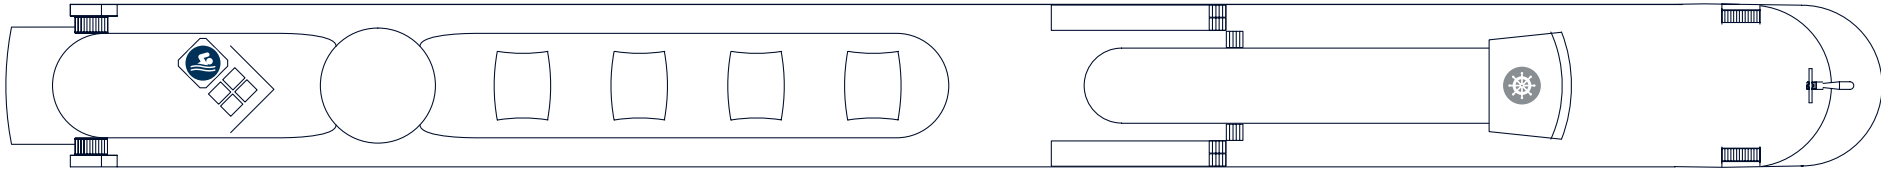

MS Swiss Sapphire

Deckplan | Deck plan

Sonnendeck | Sun deck

Diamant Deck | Diamond Deck No. 300

Rubin Deck | Ruby Deck No. 200

Smaragd Deck | Emerald Deck No. 100

Legende

- | | | | |
|-------------|----------------|------------|------------------------------|
| Eingang | Bar | Wellness | Zweitbettkabine ¹ |
| Aufzug | Bistro | WC | Zweitbettkabine ² |
| Rezeption | Kaffee Station | Küche | Suite ¹ |
| Travel Desk | Panoramasalon | Steuerhaus | Junior Suite ¹ |
| Bordshop | Pool | Besatzung | Master Suite |
| Restaurant | Fitness | | |

Key

- | | | | |
|----------------|----------------|------------|---------------------------|
| Entrance | Bar | Wellness | Double Cabin ¹ |
| Elevator | Bistro | Restrooms | Double Cabin ² |
| Reception Desk | Coffee Station | Kitchen | Suite ¹ |
| Travel Desk | Panorama Salon | Wheelhouse | Junior Suite ¹ |
| Bordshop | Pool | Crew | Master Suite |
| Restaurant | Fitness | | |